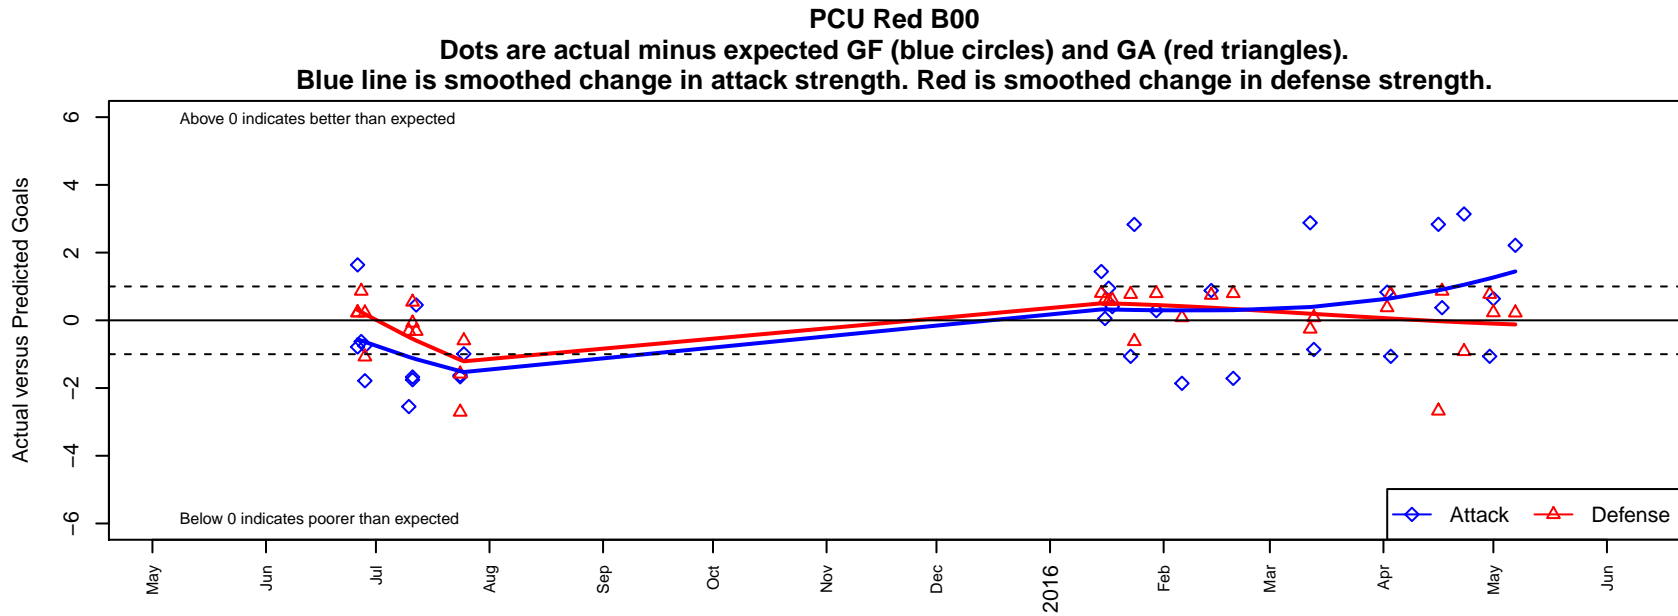

PCU Red B00

Portland City United SC
 Portland, OR
 B00 total strength=1614
 attack=17.41 defense=16.2
 fall league = PTT B00 Premier White
 notes= Turney 2013

alt names used:
 PCU 00B Red
 PCU 00B RED (OR)
 PCU 00B Red
 PCU 00B RED
 00 PCU Red
 PCU 00B Red

**attack and defense variance (black dot)
relative to other teams
and top 10 in region**

**attack and defense rating
relative to others at age
and all opponents in last 13 months**

Performance relative to 13 month average